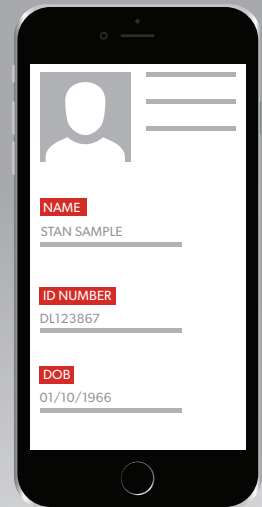

FAST & ACCURATE INTELLIGENT DATA CAPTURE & PRE-FILL

1

CAPTURE

Scan the front & back of the credential using a mobile device or scanner

2

PROCESS

Images & data are processed instantly in the cloud

3