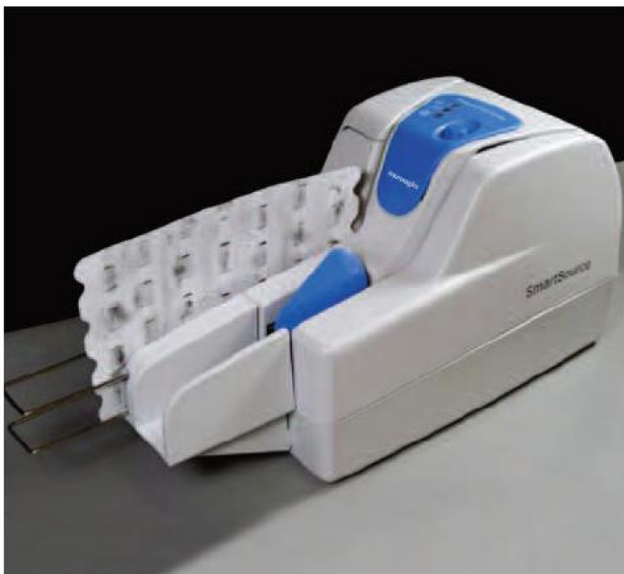

This product is designed specifically to maintain the Burroughs SmartSource® Check Scanners
Place your order at BurroughsStore.com **757200995** Check Scanner Cleaning Card - 15/box

Key features and functions

- Cleans the optical scanner lenses
- Cleans check pathways
- Cleans check transport belts and rollers

Use as:

- A scheduled maintenance product to prevent poor check scans
- An emergency maintenance product after poor check scans