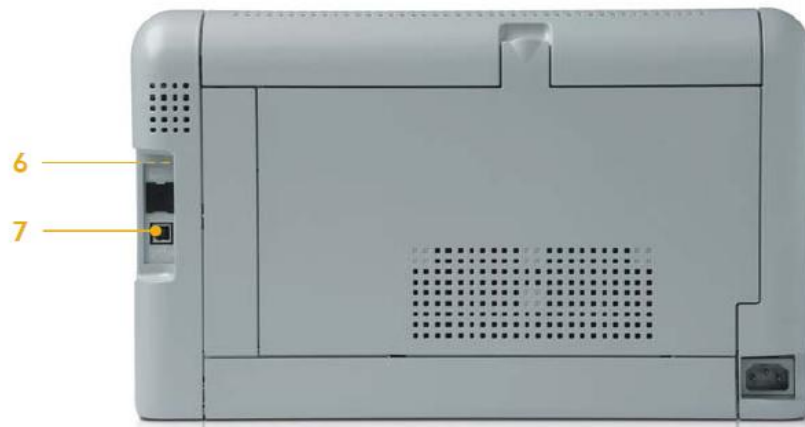

HP Color LaserJet CP1215 Printer

1. 1 Ultra-compact, visually appealing design fits almost anywhere
2. 2 125-sheet face-down output bin
3. 3 Simplified control panel with 9 LED indicators
4. 4 One-door access to the four individual, easy-to-install print cartridges
5. 5 150-sheet multipurpose input tray
6. 6 16 MB of printing memory and a powerful 264 MHz processor perform complex tasks quickly
7. 7 Hi-Speed USB 2.0 port for simple connectivity

ColorSphere
HP TONERS

Rear view