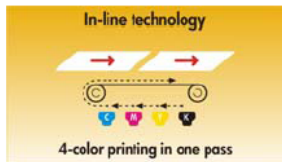

- 1 Ultra-compact, visually appealing design fits almost anywhere
- 2 125-sheet face-down output bin
- 3 Simplified control panel with 9 LED indicators
- 4 One-door access to the four individual, easy-to-install print cartridges
- 5 150-sheet multipurpose input tray
- 6 16 MB of printing memory and a powerful 264 MHz processor perform complex tasks quickly
- 7 Hi-Speed USB 2.0 port for simple connectivity

HP ToolboxFX

Ease of use

Go with the printer that makes your job simple. The HP Color LaserJet CP1215 Printer includes a long-life transfer belt and fuser, which will last the expected life of the printer with normal use. What does this mean for you? The elimination of service calls and substantial cost savings on parts that other manufacturers require you to replace. In-line printing technology in this printer helps ensure reliable, consistent, and hassle-free printing.